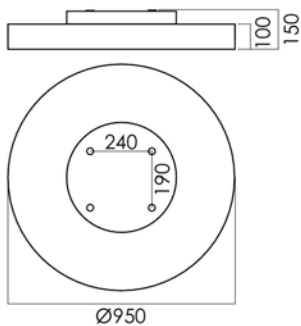

Stora Round LED surface-mounted luminaire L D950

STORA-L-RA-D950/840 OS

Round luminaire element with an opal acrylic panel mounted in a profile frame made of power-coated aluminium. The frame is screwed to the powder-coated metal gear tray body. The underneath of the steel body houses the LED modules, the top accommodates the electrical components. Mechanical ceiling fixture to a white powder coated mounting box takes place by means of a bayonet catch, electrical connecting using a plug and socket system. The luminaire is configured with heat-resistant wiring. Homogeneous illumination of the light surface. Suitable for ceiling or wall mounting. Also in a dimmable version. Light colour 4000 K. Dimmable.

Protection rating IP20, safety class I.

Colour:

Frame - similar to RAL 9016 white silk matt

| Lamps | Ballast | Prod. code |
|---------------|------------|------------|
| 1xLED-M 144 W | LED Driver | SPC0620011 |

| Dimens. [mm] | | | Weight [kg] |
|--------------|-----|-----|-------------|
| L | B | H | |
| 950 | 950 | 150 | 4,5 |

EEC A++ - A

Energy efficiency class scale A++ - E

Stora
Round LED surface-mounted luminaire
L D950